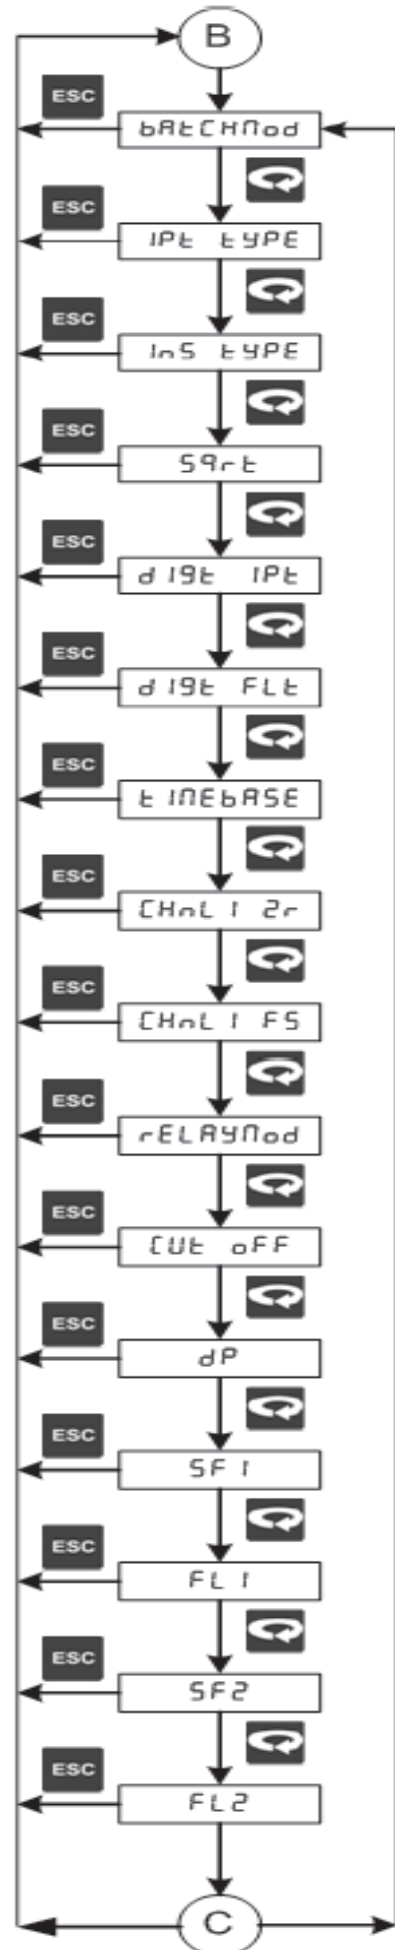

Parameter Flow Of 1008S Standard

Parameter Flow Of 1008S With Mass Flow

For operation manual please visit www.masibus.com
 Specifications are subject to change without notice due to continuous improvements.
Masibus Automation And Instrumentation Pvt. Ltd.
 B-30, GIDC Electronics Estate, Sector-25, Gandhinagar-382044, Gujarat, India.
 Tel: +91 79 23287275-79 Fax: +91 79 23287281
 Web: www.masibus.com Email: support@masibus.com