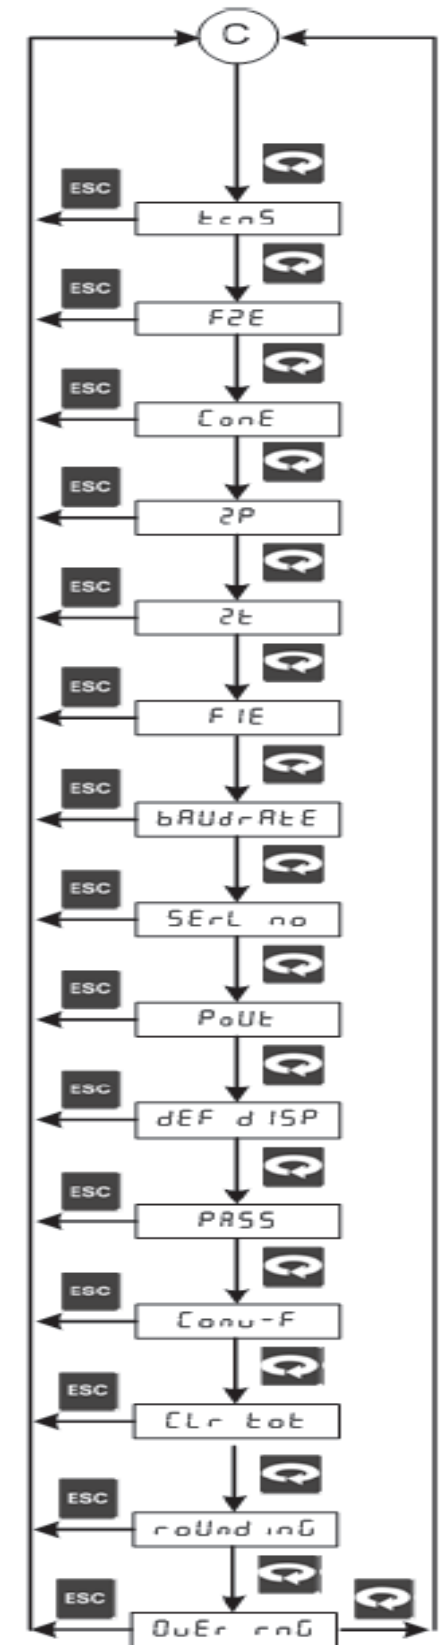

Parameter Flow Of 1008S Standard

Parameter Flow Of 1008S With Mass Flow

For operation manual please visit www.masibus.com
 Specifications are subject to change without notice due to continuous improvements.
Masibus Automation And Instrumentation Pvt. Ltd.
 B-30, GIDC Electronics Estate, Sector-25, Gandhinagar-382044, Gujarat, India.
 Tel: +91 79 23287275-79 Fax: +91 79 23287281
 Web: www.masibus.com Email: support@masibus.com