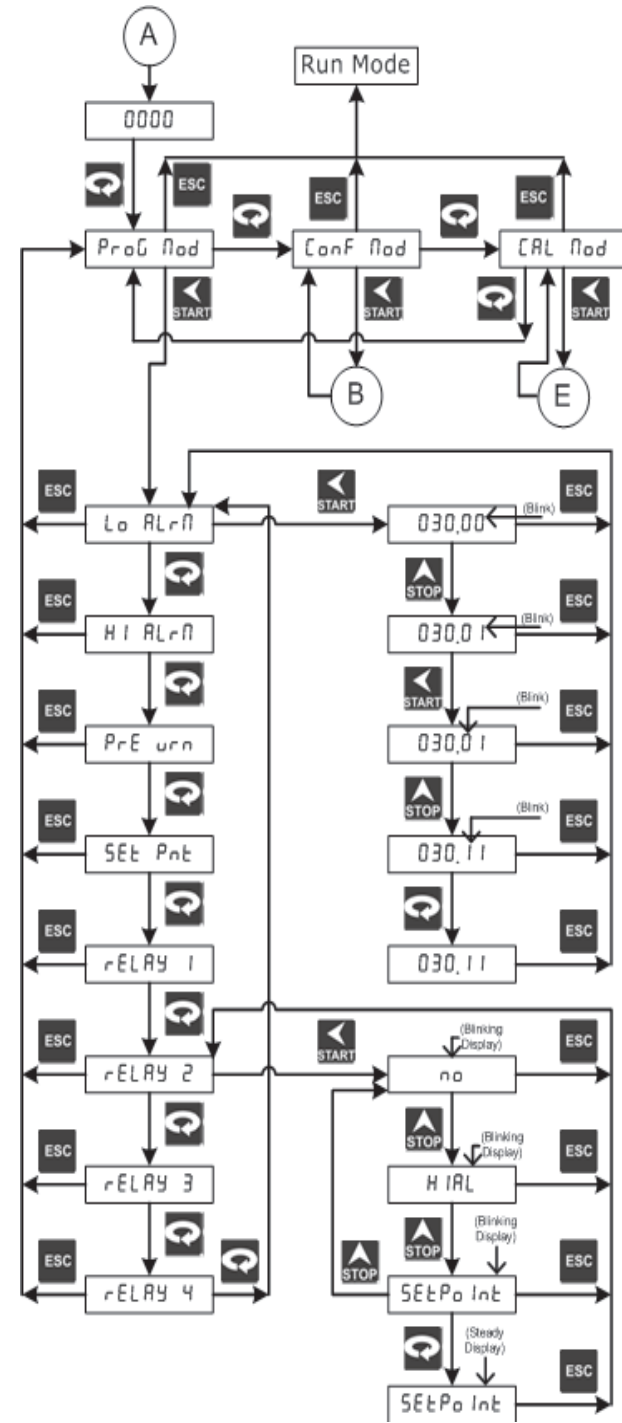

Parameter Flow Of 1008S Standard

Parameter Flow Of 1008S With Mass Flow

For operation manual please visit www.masibus.com
 Specifications are subject to change without notice due to continuous improvements.
Masibus Automation And Instrumentation Pvt. Ltd.
 B-30, GIDC Electronics Estate, Sector-25, Gandhinagar-382044, Gujarat, India.
 Tel: +91 79 23287275-79 Fax: +91 79 23287281
 Web: www.masibus.com Email: support@masibus.com