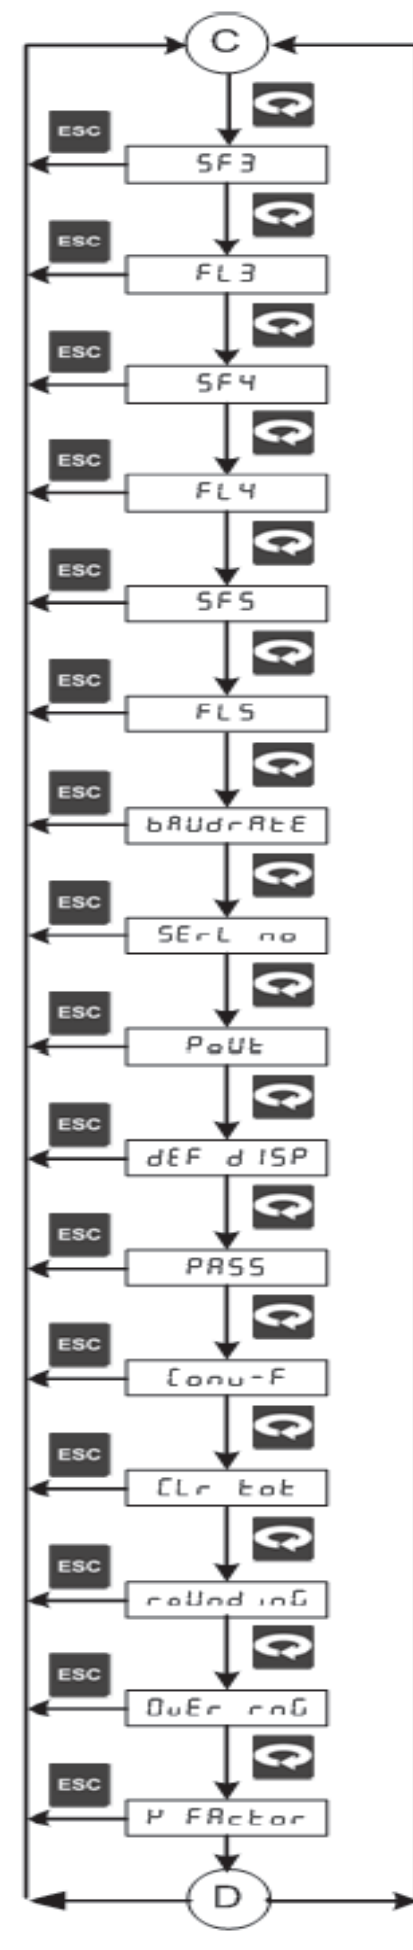

Parameter Flow Of 1008S Standard

Parameter Flow Of 1008S With Mass Flow

For operation manual please visit www.masibus.com
 Specifications are subject to change without notice due to continuous improvements.
Masibus Automation And Instrumentation Pvt. Ltd.
 B-30, GIDC Electronics Estate, Sector-25, Gandhinagar-382044, Gujarat, India.
 Tel: +91 79 23287275-79 Fax: +91 79 23287281
 Web: www.masibus.com Email: support@masibus.com