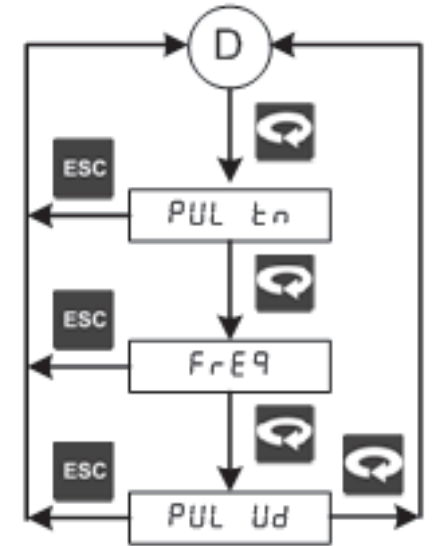

Parameter Flow Of 1008S Standard

Parameter Flow Of 1008S With Mass Flow

For operation manual please visit www.masibus.com
 Specifications are subject to change without notice due to continuous improvements.
Masibus Automation And Instrumentation Pvt. Ltd.
 B-30, GIDC Electronics Estate, Sector-25, Gandhinagar-382044, Gujarat, India.
 Tel: +91 79 23287275-79 Fax: +91 79 23287281
 Web: www.masibus.com Email: support@masibus.com