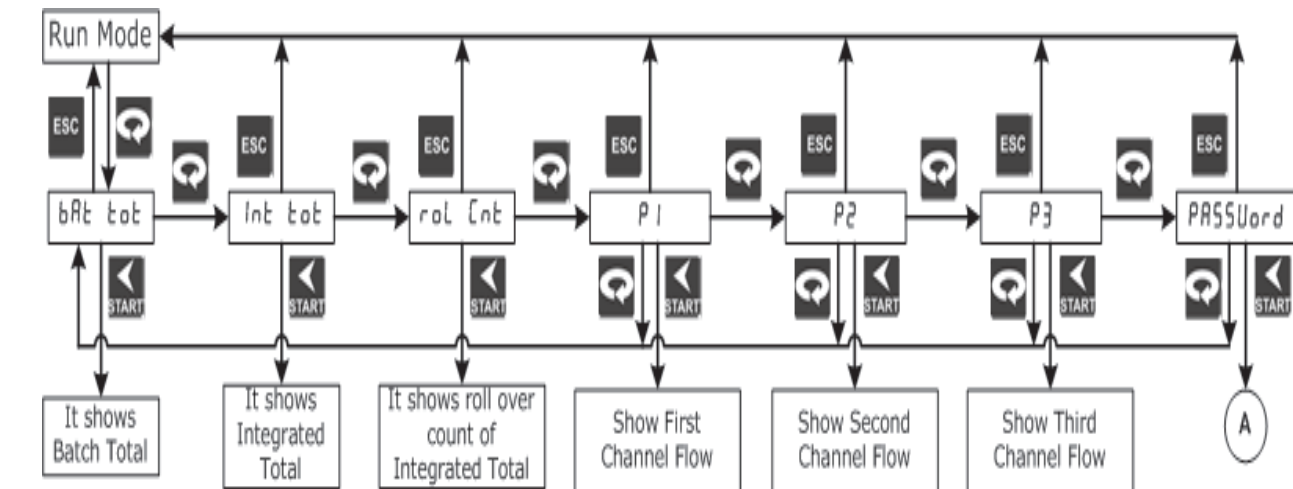

Parameter Flow Of 1008S Standard

Parameter Flow Of 1008S With Mass Flow

For operation manual please visit www.masibus.com
 Specifications are subject to change without notice due to continuous improvements.
Masibus Automation And Instrumentation Pvt. Ltd.
 B-30, GIDC Electronics Estate, Sector-25, Gandhinagar-382044, Gujarat, India.
 Tel: +91 79 23287275-79 Fax: +91 79 23287281
 Web: www.masibus.com Email: support@masibus.com