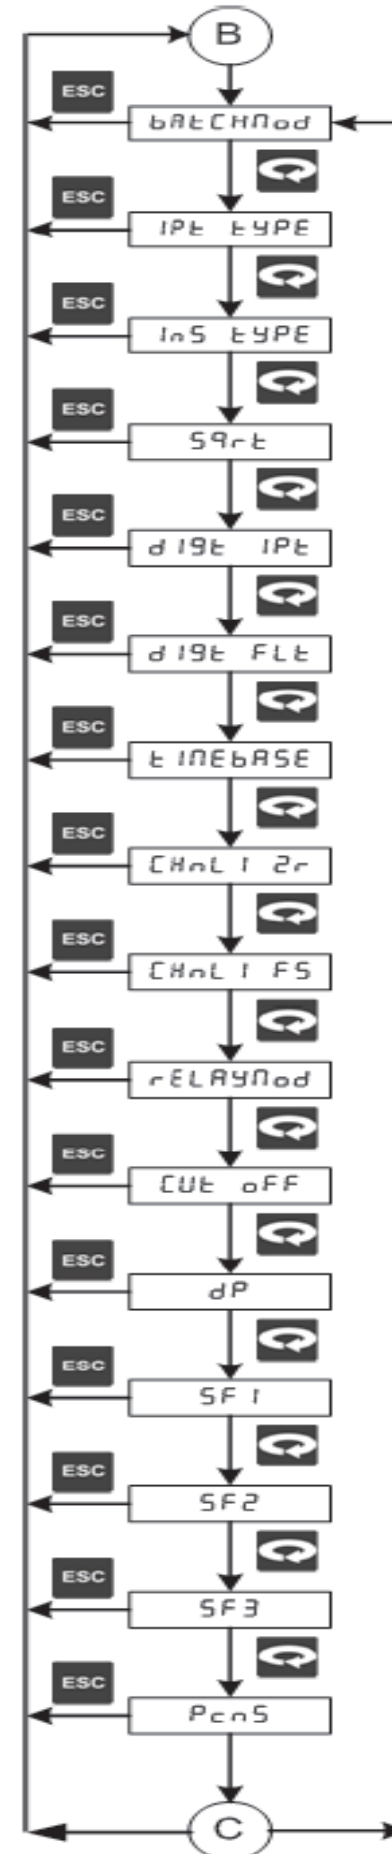

Parameter Flow Of 1008S Standard

Parameter Flow Of 1008S With Mass Flow

For operation manual please visit www.masibus.com
 Specifications are subject to change without notice due to continuous improvements.
Masibus Automation And Instrumentation Pvt. Ltd.
 B-30, GIDC Electronics Estate, Sector-25, Gandhinagar-382044, Gujarat, India.
 Tel: +91 79 23287275-79 Fax: +91 79 23287281
 Web: www.masibus.com Email: support@masibus.com