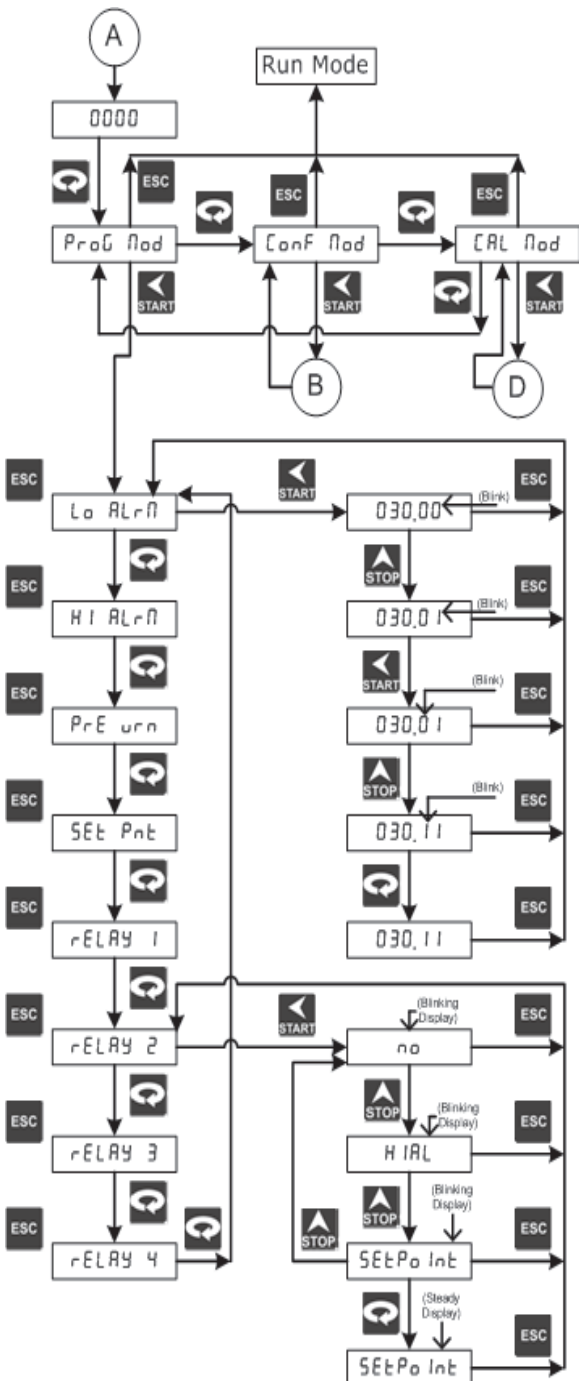

Parameter Flow Of 1008S Standard

Parameter Flow Of 1008S With Mass Flow

For operation manual please visit www.masibus.com
 Specifications are subject to change without notice due to continuous improvements.
Masibus Automation And Instrumentation Pvt. Ltd.
 B-30, GIDC Electronics Estate, Sector-25, Gandhinagar-382044, Gujarat, India.
 Tel: +91 79 23287275-79 Fax: +91 79 23287281
 Web: www.masibus.com Email: support@masibus.com