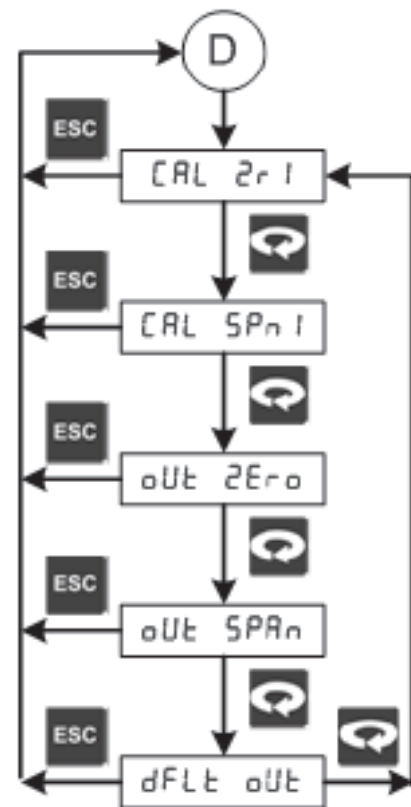

Parameter Flow Of 1008S Standard

Parameter Flow Of 1008S With Mass Flow

For operation manual please visit www.masibus.com
 Specifications are subject to change without notice due to continuous improvements.
Masibus Automation And Instrumentation Pvt. Ltd.
 B-30, GIDC Electronics Estate, Sector-25, Gandhinagar-382044, Gujarat, India.
 Tel: +91 79 23287275-79 Fax: +91 79 23287281
 Web: www.masibus.com Email: support@masibus.com