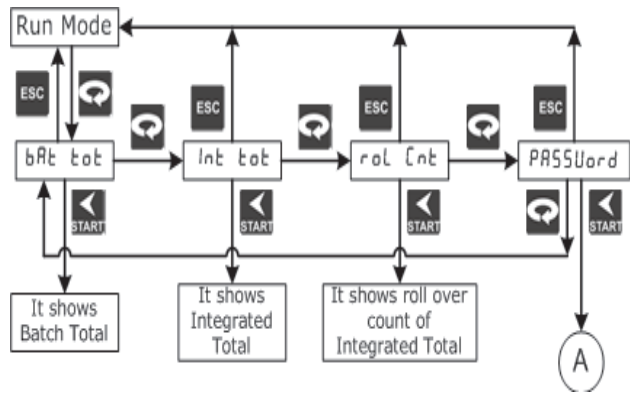

Parameter Flow Of 1008S Standard

Parameter Flow Of 1008S With Mass Flow

For operation manual please visit www.masibus.com
 Specifications are subject to change without notice due to continuous improvements.
Masibus Automation And Instrumentation Pvt. Ltd.
 B-30, GIDC Electronics Estate, Sector-25, Gandhinagar-382044, Gujarat, India.
 Tel: +91 79 23287275-79 Fax: +91 79 23287281
 Web: www.masibus.com Email: support@masibus.com