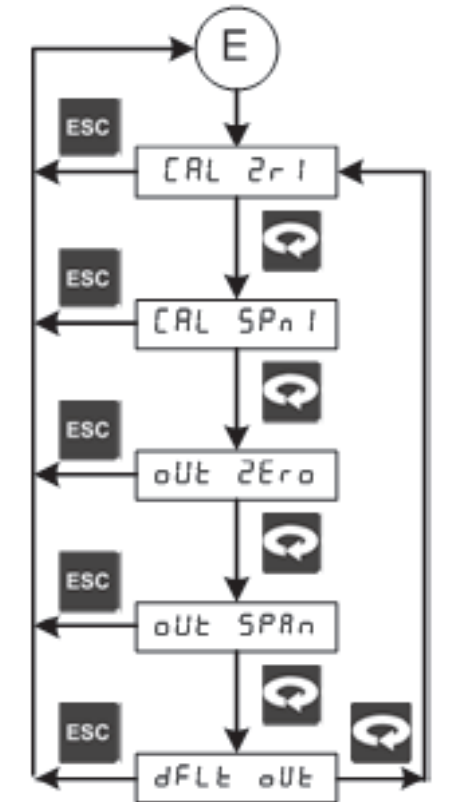

Parameter Flow Of 1008S Standard

Parameter Flow Of 1008S With Mass Flow

For operation manual please visit www.masibus.com
 Specifications are subject to change without notice due to continuous improvements.
Masibus Automation And Instrumentation Pvt. Ltd.
 B-30, GIDC Electronics Estate, Sector-25, Gandhinagar-382044, Gujarat, India.
 Tel: +91 79 23287275-79 Fax: +91 79 23287281
 Web: www.masibus.com Email: support@masibus.com